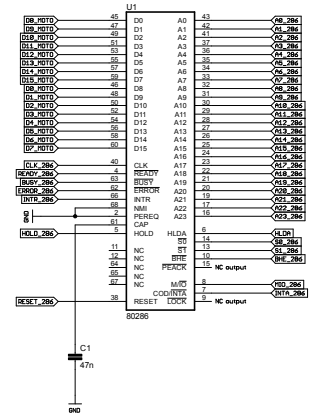

Xilinx FPGA  
XC2018

ATARI ST Vortex AT-ONCE PLUS rev.2  
reversed by t0ri  
original device provided by Atari-User